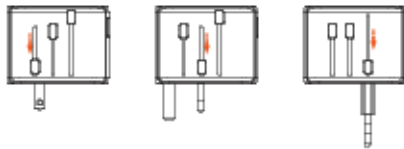

How to use the adapter

This travel adapter has a universal socket that can fit all kinds of outlets around the world. Please note that only one plug can be used at one time, other plugs will be blocked automatically.