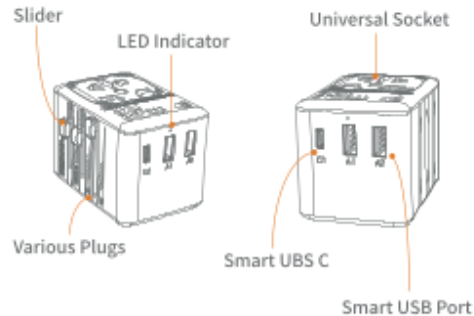

TESSAN

Travel Adapter User Manual

Thank you for purchasing TESSAN Universal Travel Adapter, please read this user manual carefully and keep it for future use.

Overview

Product Specification

- ◆ M/N: TS-WTA01
- ◆ 2 USB A ports and 1 USB C
- ◆ Single USB-A1/A2 Output: 5.0V/2.4A 12.0W Max
- ◆ Single USB-C1 Output: 5.0V/3.0A 15.0W Max
- ◆ Total Output:5.0V/3.0A 15.0W Max
- ◆ Replaceable fuse: 250V 10A, (A spare fuse included)
- ◆ Product Dimensions: 72.5*50*53.5mm
- ◆ Shell Material: PC+ABS 94V0
- ◆ Compliant with : BS8546, IEC60884-2-5, UL498, CAN ICES-3(B);NMB-3(B)
- ◆ Compatibility: USA;UK;EU;Australia;China;Canada;Ireland;Thailand;Japan;Italy and much more.
- ◆ Note: This product does not convert voltage.
- ◆ Manufacturer: Zhuhai Tessian Power Technology CO., LTD.
- ◆ Address:Building 14, Xiangzhou Chuanggang Center, No.199, Weikang Road, Xiangzhou District, Zhuhai, Guangdong Province, China

Compatible Devices

- ◆ The product is compatible with USB electronic devices such as Cameras, Smart Phone, Tablets, Portable Game Console, Bluetooth Speaker, Power bank, etc.
- ◆ It would also be used with some 3-pole grounded devices that have low rated power. Please check the safety data sheet or data plate on the devices to find this information before plugging it in.

How to use the adapter

This travel adapter has a universal socket that can fit all kinds of outlets around the world. Please note that only one plug can be used at one time, other plugs will be blocked automatically.